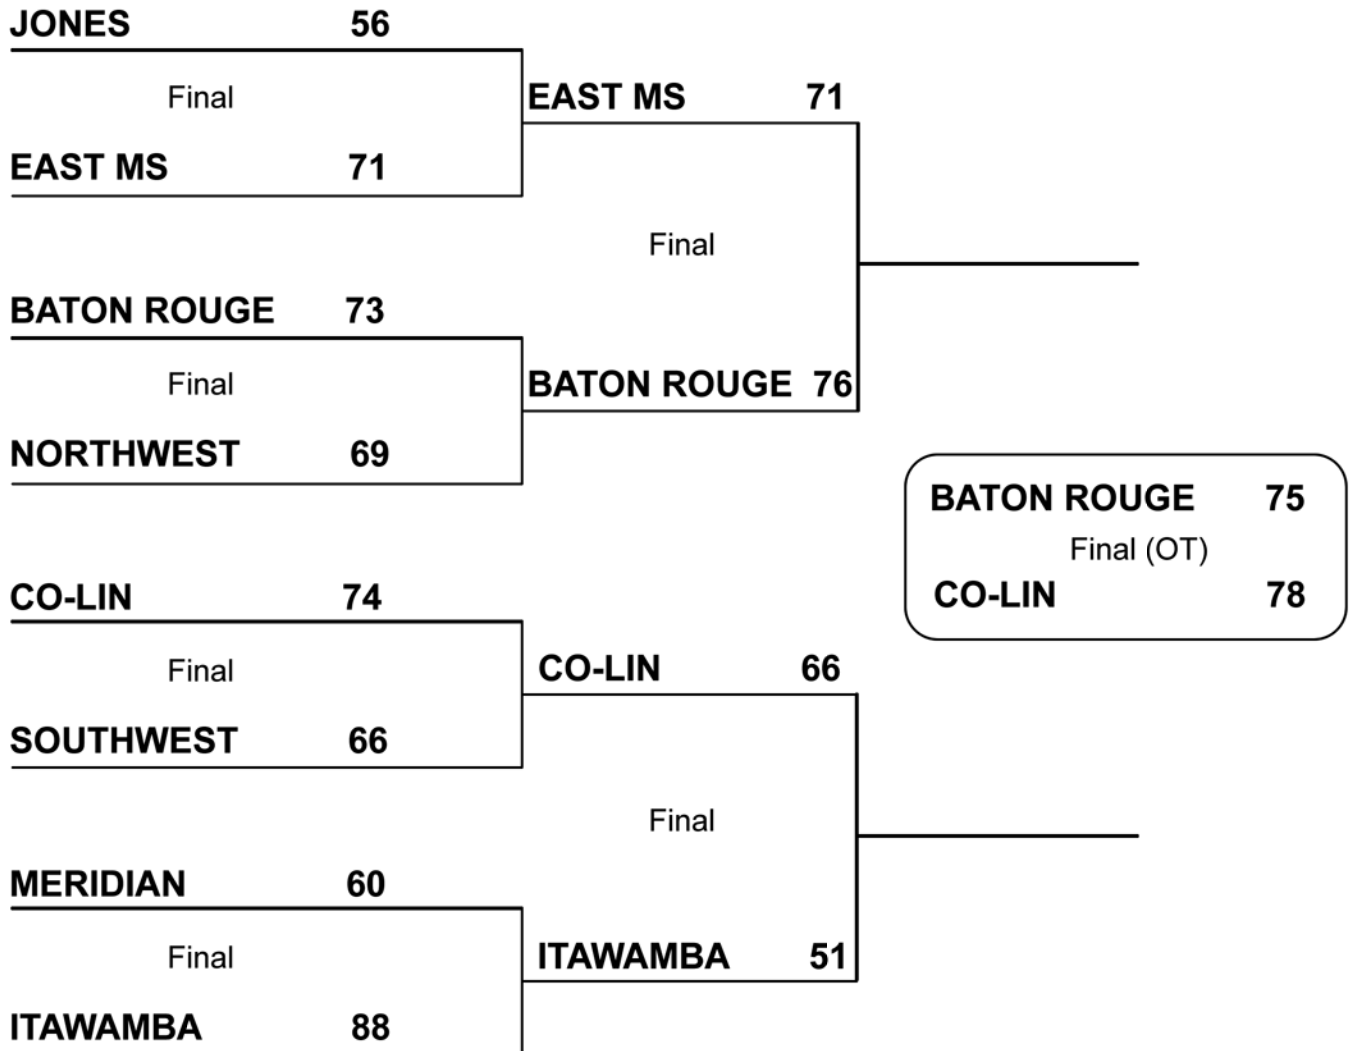

**REGION 23 WOMEN'S  
BASKETBALL TOURNAMENT BRACKET**  
at Mississippi College - March 1-4, 2010

Mississippi #1 seed is the State Tournament Champion  
 Mississippi #2 seed is the State Rummer-up  
 Mississippi #3 is the remaining team from the state tournament with the best overall Region 23 record going into the state tournament  
 Mississippi #4 is remaining team in the state tournament  
 "Region #5, #6, #7 seeds are teams having the best overall Region 23 record going into state tournament" (Best winning percentage)  
 "\*\*A minimum of 12 Region 23 Division I games must be played to qualify for #5, #6, and/or #7 seeds."  
 "\*\*Records do not include post season play.

- Tiebreaker:
1. Head to Head
  2. Record Against Common Opponents
  3. Overall Record
  4. Coin Toss